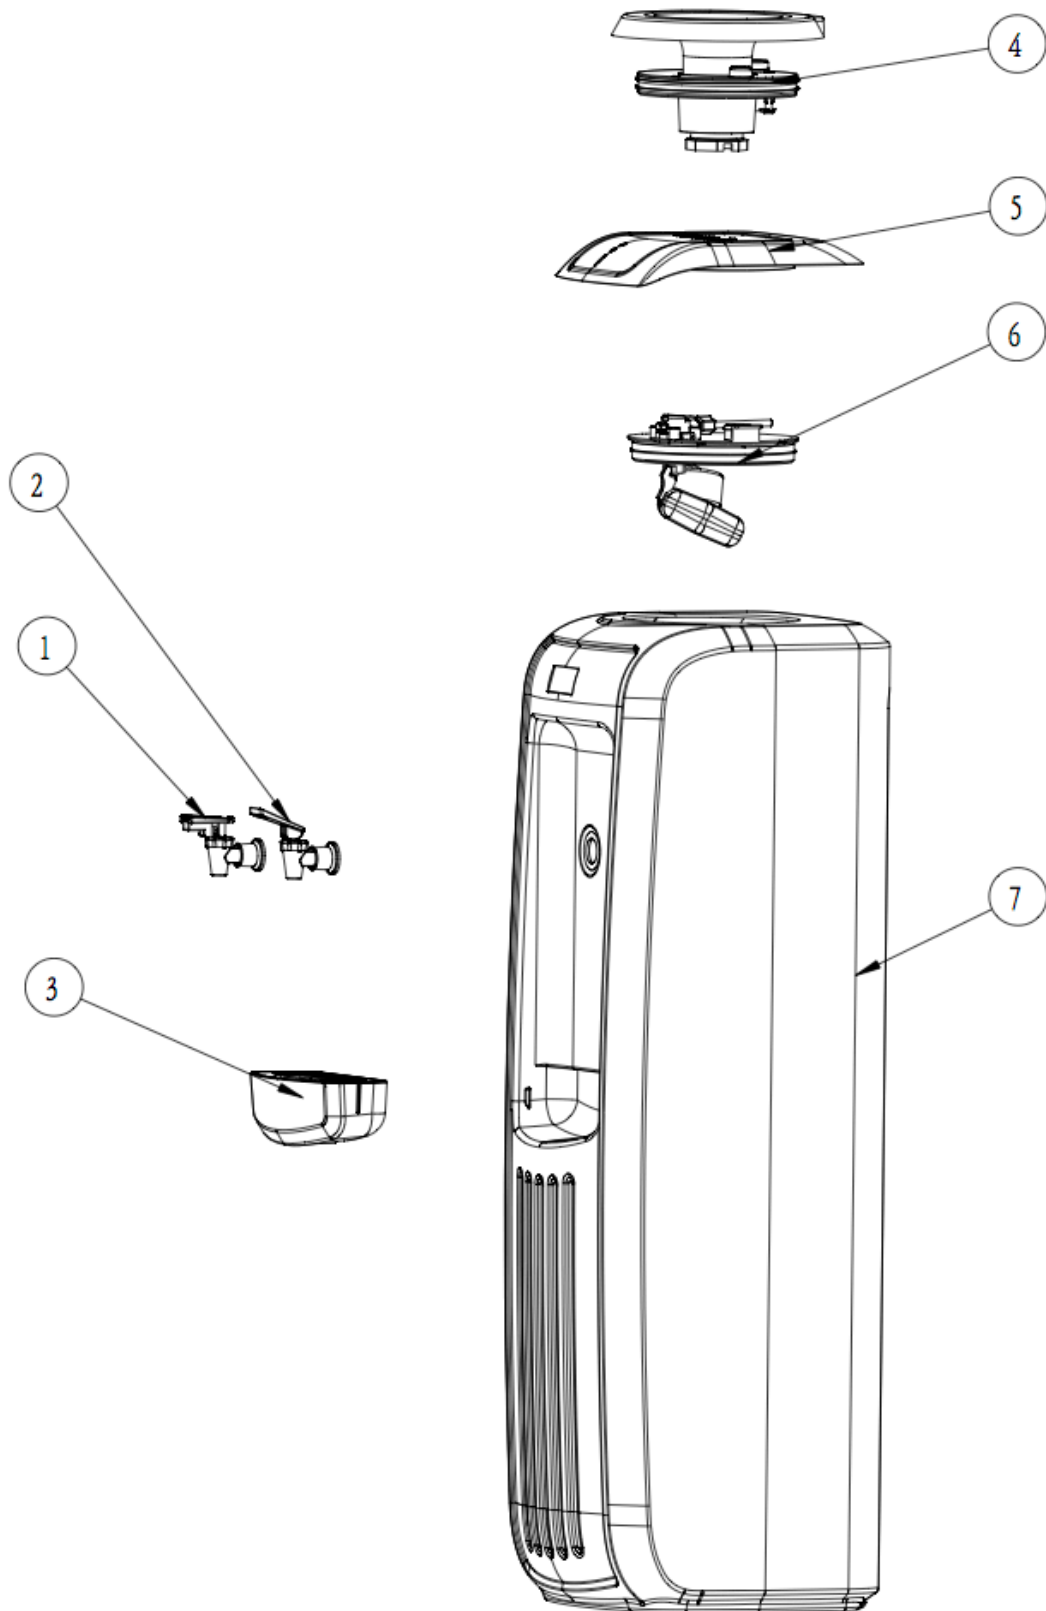

Inspirations OPP BW & POU Cooler Exploded View and Parts Lists

Cooler Cabinet

Inspirations OPP Cabinet		
Item #	Part Number	Description
1	89312	Hot Faucet - White (W/R/W) - Child Safety
1	89311	Hot Faucet - Black (BK/R/BK) - Child Safety
1	89302	Cook Faucet - White (W/W/W)
1	89318	Cook Faucet - Black (BK/W/BK)
2	89314	Cold Faucet - White (W/BL/W)
2	89315	Cold Faucet - Black (BK/BL/BK)
3	90100W	Drip Tray Assembly - Water Box and Grill - White
3	90100B	Drip Tray Assembly - Water Box and Grill - Black
4	89138N	No Leak® EZ-Fill® - White
4	89139N	No Leak® EZ-Fill® - Black
5	90101	POU Lid - White
5	90102	POU Lid - Black
6	89120R	Float Assembly with Regulator
7	90057	Cabinet Assembly with Drip Tray - White
7	90056	Cabinet Assembly with Drip Tray - Black

Cooler Internals

Hot and Cold

Cook and Cold

Inspirations Internal Structure Hot & Cold		
Item #	Part Number	Description
1	89846	Cold Tank Assembly (Tank, Evaporator, Baffle, Nut, Polyfoam, Cold Control)
2	89815	Cold Waterway
3	89851ES	Hot Tank Assembly 2.0L (Tank, Heat Band, Controls, Insulation, Drain)
3-1	89869	Heat Band, 2.0L
3-2	90097	Drain Assembly (Tubing, Clips, Drain Body, Drain Valve)
4	89810	Baffle Assembly (Top Plate, Bottom Plate, ES Version)
5	89515	Structure (Mid-Pan, Condenser, Handle, Base, Screws, Washer, Compressor, Switch Plate, & Labels)

Inspirations Internal Structure Cook & Cold		
Item #	Part Number	Description
1	89517	Cold Tank Assembly (Tank, Evaporator, Baffle, Nut, Polyfoam, Cold Control)
2	89815	Waterways (Cook and Cold)
3	89810	Baffle Assembly (Top Plate, Bottom Plate, ES Version) - Blue
4	89515	Structure (Mid-Pan, Condenser, Handle, Screws, Washer, Compressor, Switch Plate, & Labels)