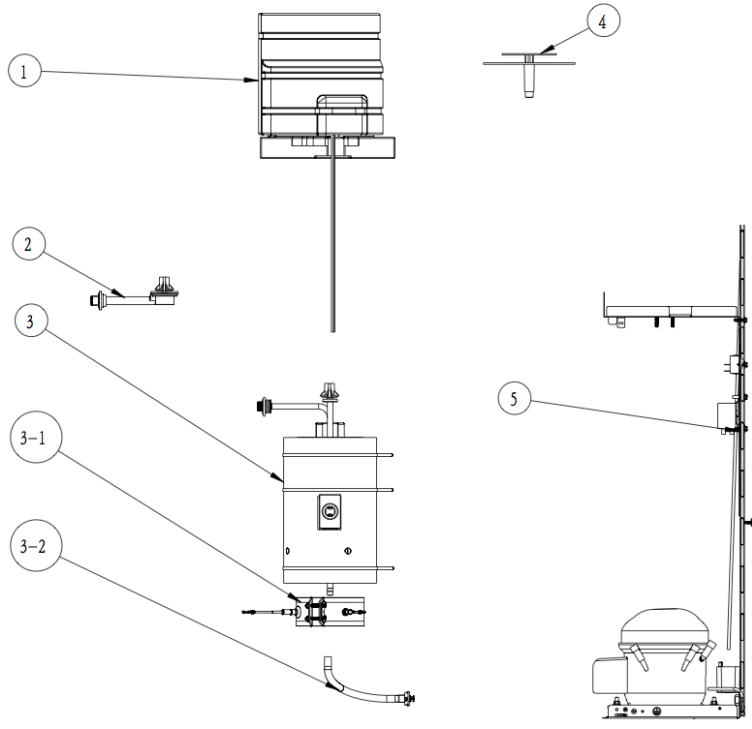

Inspirations OPP BW & POU Cooler Exploded View and Parts Lists

Cooler Cabinet

Inspirations OPP Cabinet		
Item #	Part Number	Description
1	89312	Hot Faucet - White (W/R/W) - Child Safety
1	89311	Hot Faucet - Black (BK/R/BK) - Child Safety
1	89302	Cook Faucet - White (W/W/W)
1	89318	Cook Faucet - Black (BK/W/BK)
2	89314	Cold Faucet - White (W/BL/W)
2	89315	Cold Faucet - Black (BK/BL/BK)
3	90100W	Drip Tray Assembly - Water Box and Grill - White
3	90100B	Drip Tray Assembly - Water Box and Grill - Black
4	89138N	No Leak® EZ-Fill® - White
4	89139N	No Leak® EZ-Fill® - Black
5	90101	POU Lid - White
5	90102	POU Lid - Black
6	89120R	Float Assembly with Regulator
7	90057	Cabinet Assembly with Drip Tray - White
7	90056	Cabinet Assembly with Drip Tray - Black

Cooler Internals

Hot and Cold

Cook and Cold

Inspirations Internal Structure Hot & Cold		
Item #	Part Number	Description
1	89846	Cold Tank Assembly (Tank, Evaporator, Baffle, Nut, Polyfoam, Cold Control)
2	89815	Cold Waterway
3	89851ES	Hot Tank Assembly 2.0L (Tank, Heat Band, Controls, Insulation, Drain)
3-1	89869	Heat Band, 2.0L
3-2	90097	Drain Assembly (Tubing, Clips, Drain Body, Drain Valve)
4	89810	Baffle Assembly (Top Plate, Bottom Plate, ES Version)
5	89515	Structure (Mid-Pan, Condenser, Handle, Base, Screws, Washer, Compressor, Switch Plate, & Labels)

Inspirations Internal Structure Cook & Cold		
Item #	Part Number	Description
1	89517	Cold Tank Assembly (Tank, Evaporator, Baffle, Nut, Polyfoam, Cold Control)
2	89815	Waterways (Cook and Cold)
3	89810	Baffle Assembly (Top Plate, Bottom Plate, ES Version) - Blue
4	89515	Structure (Mid-Pan, Condenser, Handle, Screws, Washer, Compressor, Switch Plate, & Labels)