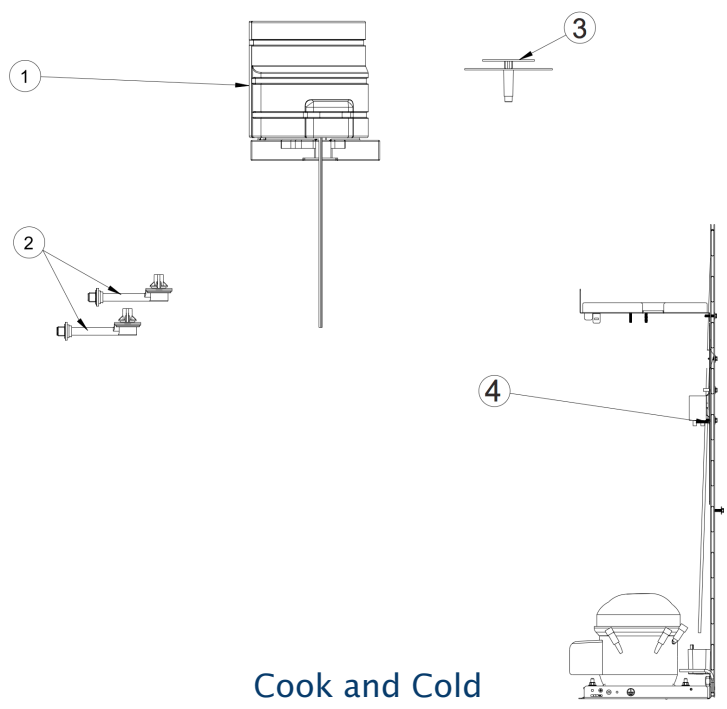

Inspirations OPP BW & POU Cooler Exploded View and Parts Lists

Cooler Cabinet

Inspirations OPP Cabinet		
Item #	Part Number	Description
1	89312	Hot Faucet - White (W/R/W) - Child Safety
1	89311	Hot Faucet - Black (BK/R/BK) - Child Safety
1	89302	Cook Faucet - White (W/W/W)
1	89318	Cook Faucet - Black (BK/W/BK)
2	89314	Cold Faucet - White (W/BL/W)
2	89315	Cold Faucet - Black (BK/BL/BK)
3	90100W	Drip Tray Assembly - Water Box and Grill - White
3	90100B	Drip Tray Assembly - Water Box and Grill - Black
4	89138N	No Leak® EZ-Fill® - White
4	89139N	No Leak® EZ-Fill® - Black
5	90101	POU Lid - White
5	90102	POU Lid - Black
6	89120R	Float Assembly with Regulator
7	90057	Cabinet Assembly with Drip Tray - White
7	90056	Cabinet Assembly with Drip Tray - Black

Cooler Internals

Hot and Cold

Cook and Cold

Inspirations Internal Structure Hot & Cold		
Item #	Part Number	Description
1	89846	Cold Tank Assembly (Tank, Evaporator, Baffle, Nut, Polyfoam, Cold Control)
2	89815	Cold Waterway
3	89851ES	Hot Tank Assembly 2.0L (Tank, Heat Band, Controls, Insulation, Drain)
3-1	89869	Heat Band, 2.0L
3-2	90097	Drain Assembly (Tubing, Clips, Drain Body, Drain Valve)
4	89810	Baffle Assembly (Top Plate, Bottom Plate, ES Version)
5	89515	Structure (Mid-Pan, Condenser, Handle, Base, Screws, Washer, Compressor, Switch Plate, & Labels)

Inspirations Internal Structure Cook & Cold		
Item #	Part Number	Description
1	89517	Cold Tank Assembly (Tank, Evaporator, Baffle, Nut, Polyfoam, Cold Control)
2	89815	Waterways (Cook and Cold)
3	89810	Baffle Assembly (Top Plate, Bottom Plate, ES Version) - Blue
4	89515	Structure (Mid-Pan, Condenser, Handle, Screws, Washer, Compressor, Switch Plate, & Labels)