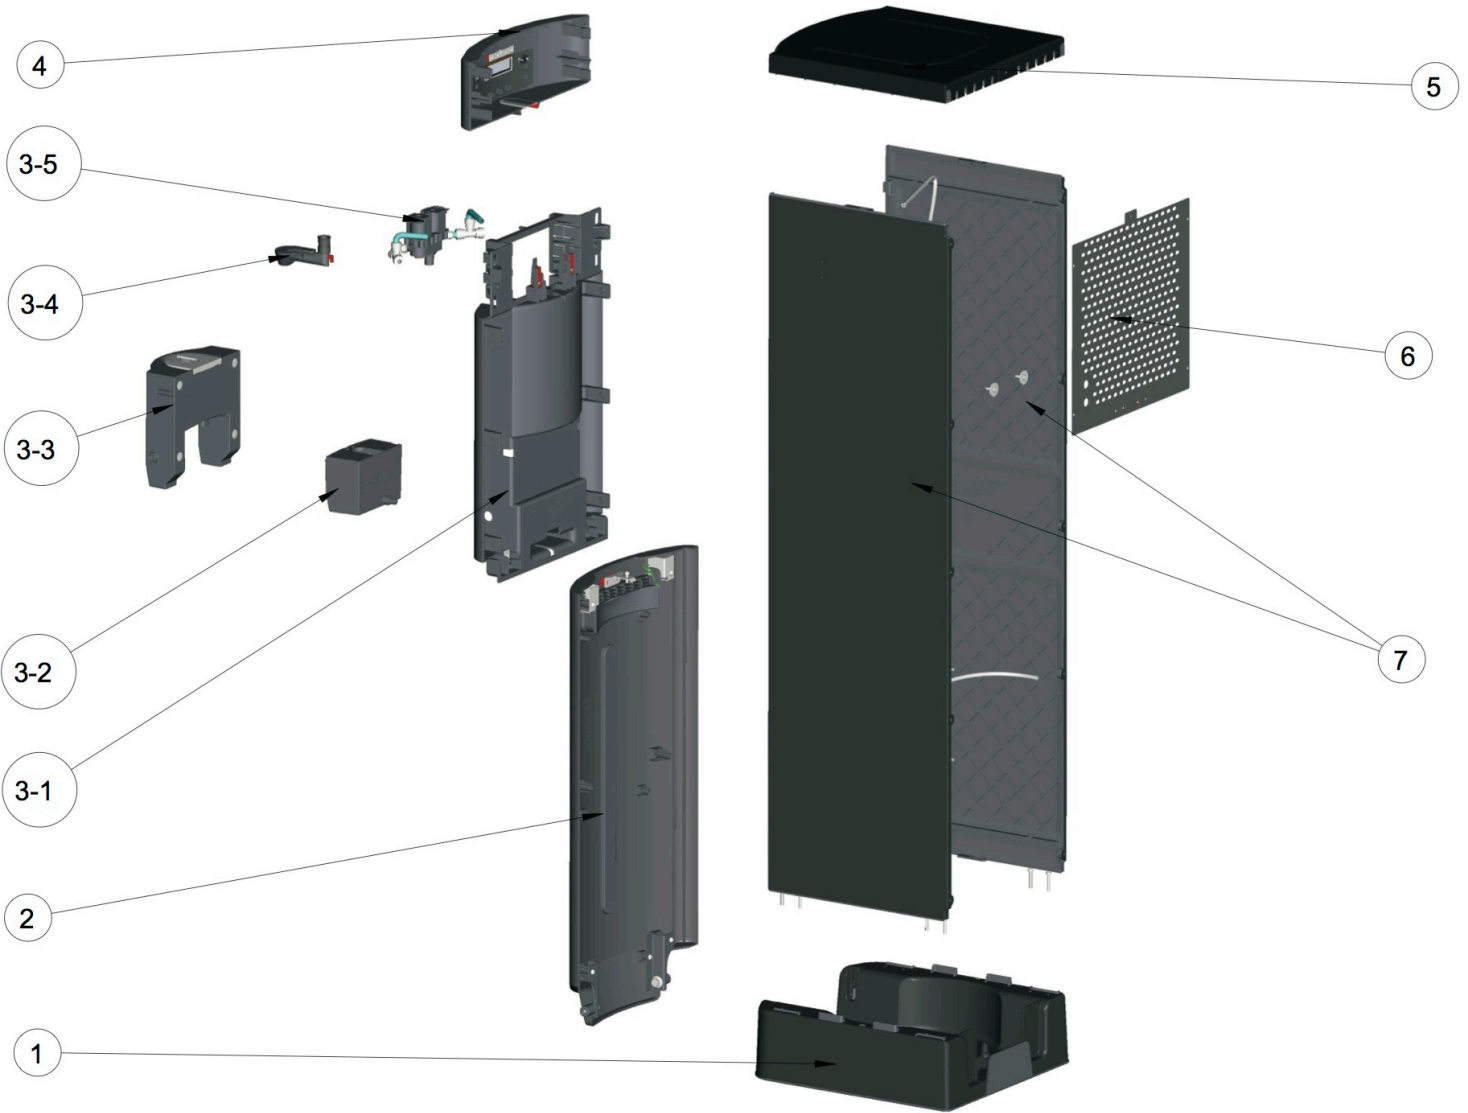

Cooler Cabinet

MTN Standard

| <b>Horizons® FS 3G Point of Use Cabinet</b> |                    |  |
|---|--------------------|--|
| <b>Item #</b>                               | <b>Part Number</b> | <b>Description</b>   |
| 1   | 96083B             | Base - Black   |
| 1   | 96083W             | Base - White   |
| 2   | 96114B             | Bottom Panel Assembly - Black                                      |
| 2   | 96114W             | Bottom Panel Assembly - White                                      |
| 3   | 96154B             | Middle Panel Assembly Set - Black                                  |
| 3   | 96154W             | Middle Panel Assembly Set - White (Includes items 3-1 through 3-5) |
| 3-1   | 96116B             | Center Panel Assembly - Black                                      |
| 3-1   | 96116W             | Center Panel Assembly - White                                      |
| 3-2 / 3-3                                   | 96113B             | Drip Tray Water Box and Big Drip Tray Assembly Set - Black         |
| 3-2 / 3-3                                   | 96113W             | Drip Tray Water Box and Big Drip Tray Assembly Set - White         |
| 3-4   | 96112              | Water Outlet Assembly  |
| 3-5   | 96117              | Solenoid Valve Assembly  |
| 4   | 96111B-NES         | Front Panel Assembly with Nestlé Logo - Black                      |
| 4   | 96111W-NES         | Front Panel Assembly with Nestlé Logo - White                      |
| 5   | 96051B             | Top Cover - Black  |
| 5   | 96051W             | Top Cover - White  |
| 6   | 96100              | Top Panel, Metal   |
| 7   | 96075B             | Right / Left Side Panels - Black                                   |
| 7   | 96075W             | Right / Left Side Panels - White                                   |
| Optional                                    | 96118B             | POU Float Kit Assembly Set - Black                                 |
| Optional                                    | 96118W             | POU Float Kit Assembly Set - White                                 |