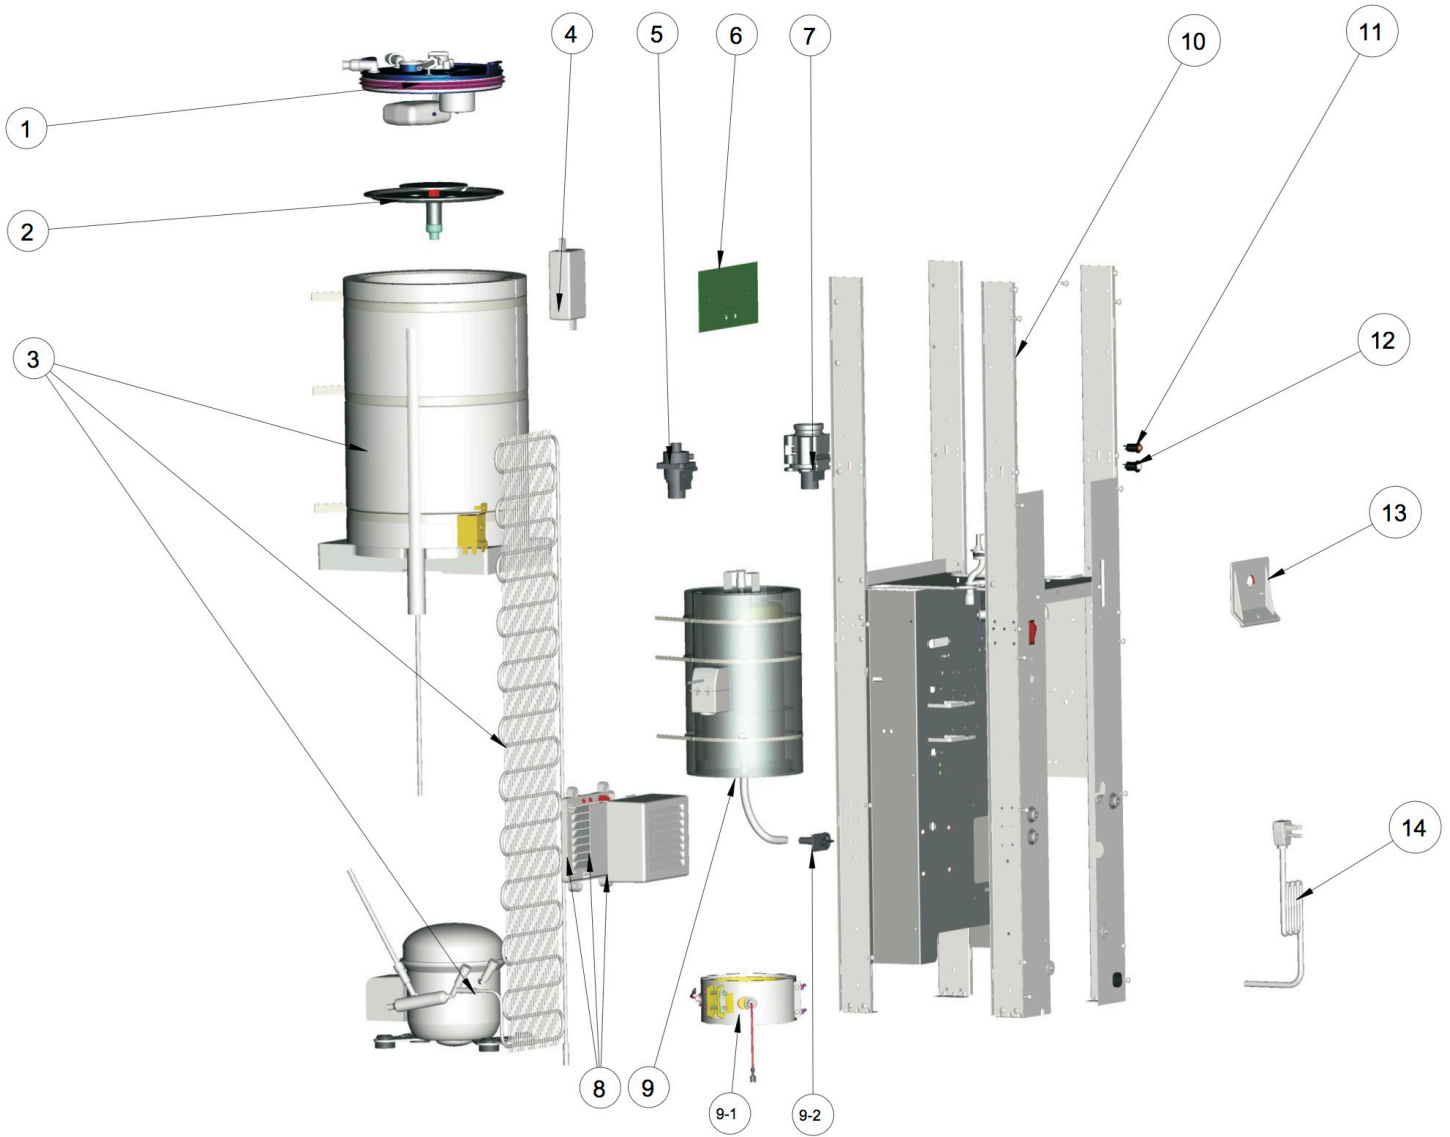

# Cooler Internals

| <b>Horizons® FS 3G Point of Use Internals</b> |                    |   |
|---|--------------------|---|
| <b>Item #</b>                                 | <b>Part Number</b> | <b>Description</b>  |
| 1   | 97028              | Float Kit with Regulator for SIP units  |
| 2   | 96119              | Baffle Assembly   |
| 3   | 96065              | Cold Tank Assembly (Includes tank, evaporator, baffle, nut, polyfoam, cold control, compressor and condenser) |
| 4   | 96095              | Switch Power  |
| 5   | 96096              | Hot Pump Assembly with screws   |
| 6   | 96045              | Control PCB   |
| 7   | 96124              | Cold Water Pump   |
| 8   | 96122              | Power Supply Box with screws and Main PCB   |
| 9   | 96120              | Hot Tank Assembly 2.0L  |
| 9-1   | 96151              | Heat Band Assembly  |
| 9-2   | 96152              | Drain Assembly  |
| 10  | 96150              | Structure (Includes center pan, quick connect, back panel and filter panel)                                   |
| 11 / 12                                       | 96104              | Energy Saving and Sanitization Button Set   |
| 13  | 96069              | Hanger  |
| 14  | 96108              | Power Cord  |